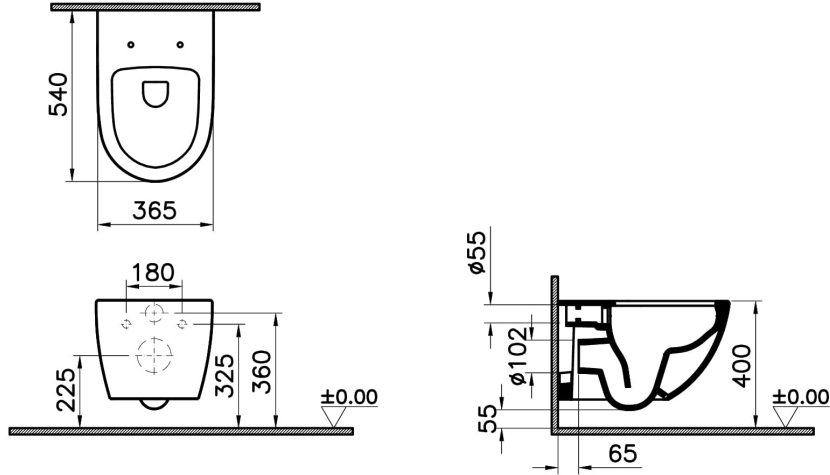

2A Technical Drawing

*Duvar kalınlığına göre ilave boru gerekebilir.

*Additional pipe may be required due to wall thickness

*Ein zusätzliches Ablaufrohr ist je nach Wandstärke erforderlich