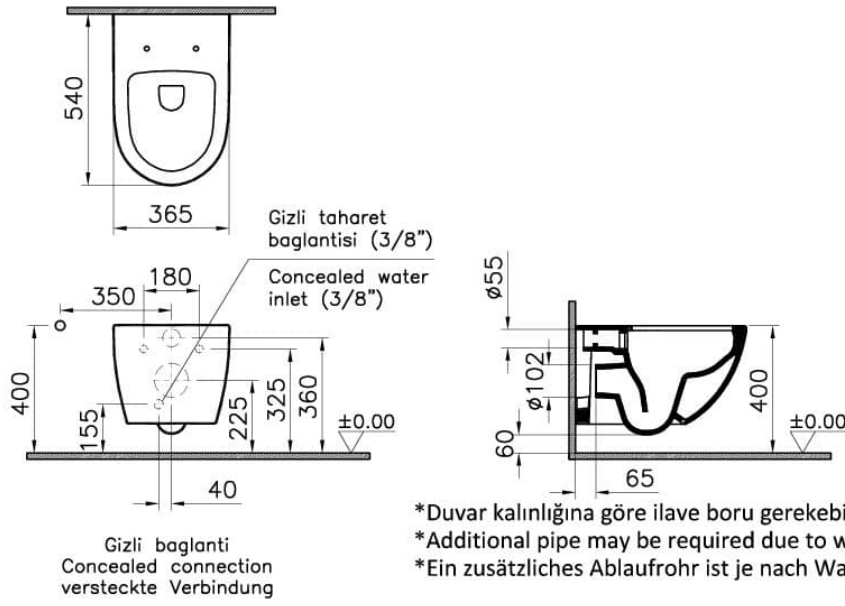

### Technical Specifications

Awards	Good Design
Bidet Function	With bidet pipe
Bidet Nozzle Detail	Standard
Body Material	VC- Vitreous China
Certificates	VALUE: KIWA
Colour	
Design Shape	Round
Designer	VALUE: VitrA Design Team
Dimensions	54
Inner Shape	Wash-down
Installation Detail	Concealed Installation
Material	VALUE: Hygiene

**Packaged Dimensions (WxDxH)** 405 x 385 x 560

**Rim Feature** Rim-ex

**Series** Sento

**Toilet Height from Floor** 400 mm

**Warranty Period (Years)** 10

## 2A Technical Drawing

- \* Duvar kalınlığına göre ilave boru gerekebilir.
- \* Additional pipe may be required due to wall thickness
- \* Ein zusätzliches Ablaufrohr ist je nach Wandstärke erforderlich