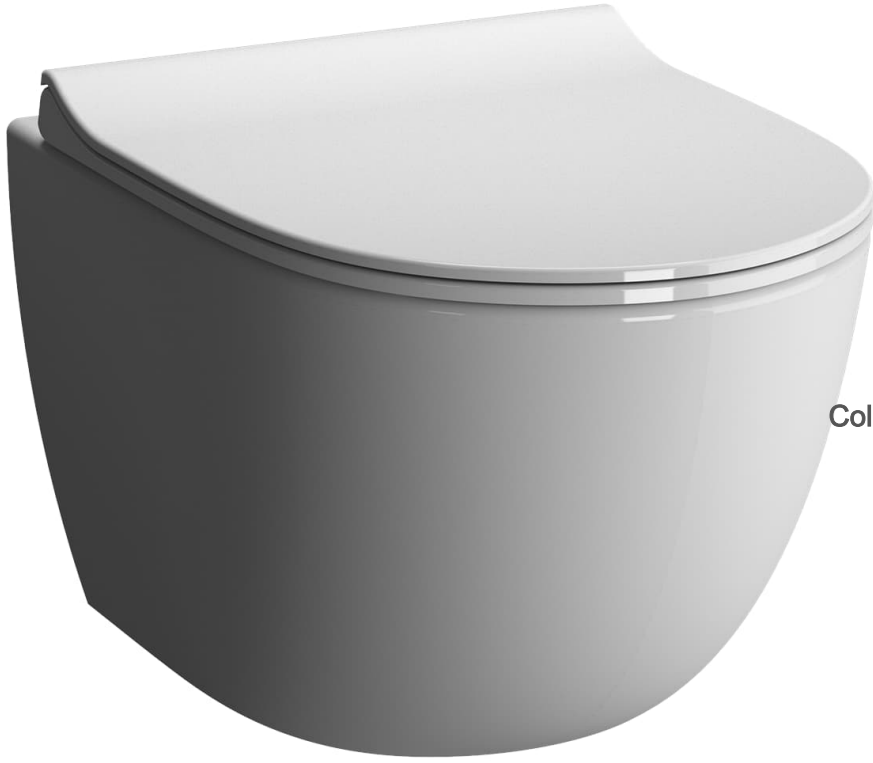

# VitrA

## Sento Wall-Hung WC

Product Code: 7748B003-0075

Collection:

### Technical Specifications

Bidet Function	Without bidet pipe
Body Material	VC- Vitreous China
Certificates	VALUE: KIWA
Colour	
Design Shape	Round
Designer	VALUE: VitrA Design Team
Dimensions	54
Inner Shape	Wash-down
Installation Detail	Concealed Installation
Material	VALUE: Hygiene
Packaged Dimensions (W×D×H)	405 x 385 x 560
Rim Feature	Rim-ex