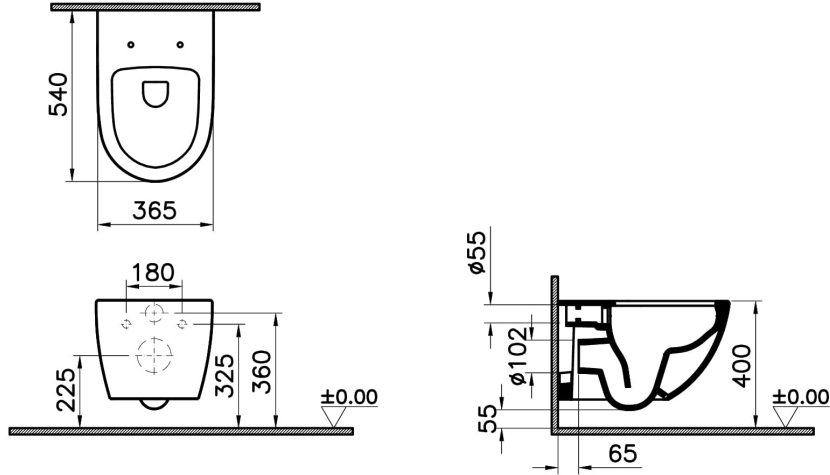

### Technical Specifications

Bidet Function	Without bidet pipe
Body Material	VC- Vitreous China
Colour	
Design Shape	Round
Designer	VALUE: VitrA Design Team
Dimensions	54
Inner Shape	Wash-down
Installation Detail	Concealed Installation
Material	VALUE: Hygiene
Packaged Dimensions (W×D×H)	405 x 385 x 560
Rim Feature	Rim-ex
Toilet Height from Floor	400 mm

## 2A Technical Drawing

\*Duvar kalınlığına göre ilave boru gerekebilir.

\*Additional pipe may be required due to wall thickness

\*Ein zusätzliches Ablaufrohr ist je nach Wandstärke erforderlich