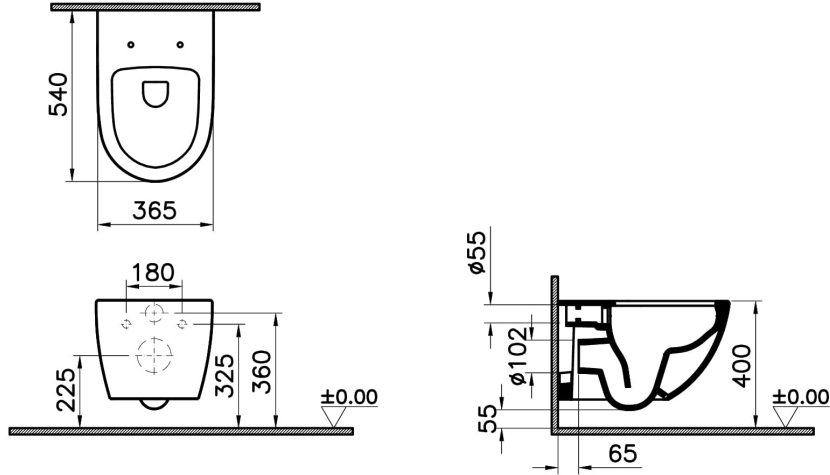

## Technical Specifications

Awards	Good Design
Bidet Function	Without bidet pipe
Body Material	VC- Vitreous China
Certificates	VALUE: KIWA
Colour	
Design Shape	Round
Designer	VALUE: VitrA Design Team
Dimensions	54
Inner Shape	Wash-down
Installation Detail	Concealed Installation
Material	VALUE: Hygiene
Packaged Dimensions (W×D×H)	405 x 385 x 560

Rim Feature	Rim-ex
Toilet Height from Floor	400 mm
Warranty Period (Years)	10

## 2A Technical Drawing

\*Duvar kalınlığına göre ilave boru gerekebilir.

\*Additional pipe may be required due to wall thickness

\*Ein zusätzliches Ablaufrohr ist je nach Wandstärke erforderlich