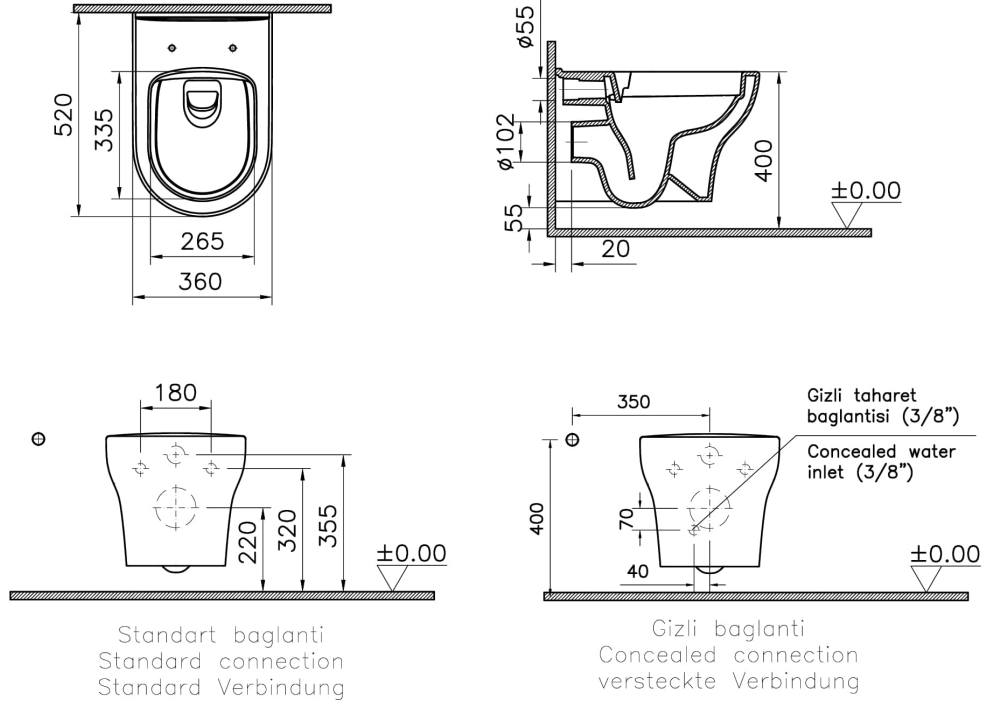

Collection: Zentrum

Technical Specifications

Bidet Function	With bidet pipe
Bidet Nozzle Detail	Standard
Body Material	VC- Vitreous China
Colour	
Design Shape	Round
Designer	VALUE: VitrA Design Team
Dimensions	52
Inner Shape	Wash-down
Installation Detail	Wall Mounted - Open Fixation
Material	VALUE: Hygiene
Rim Feature	SmoothFlush
Series	Zentrum

Toilet Height from Floor	400 mm
--------------------------	--------

Warranty Period (Years)	10
-------------------------	----

2A Technical Drawing

*Duvar kalınlığına göre ilave boru gerekebilir.
*Additional pipe may be required due to wall thickness
*Ein zusätzliches Ablaufrohr ist je nach Wandstärke erforderlich