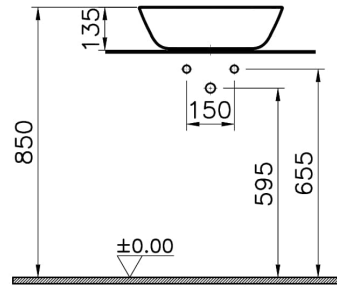

Collection: Plural

Technical Specifications

| | |
|-----------------------------|---------------------|
| Awards | EDIDA Turkey |
| Body Material | FFC- Fire Fine Clay |
| Colour | |
| Complementary Product | A4515934 |
| Countertop Usage | Bowl |
| Design Shape | Oval |
| Designer | VALUE: Terri Pecora |
| Dimensions | 45 x 38 |
| Material | VALUE: VitraClean |
| Overflow Detail | Without Overflow |
| Packaged Dimensions (W×D×H) | 485 x 160 x 420 |
| Series | Plural |

VitrA

Plural Bowl

Product Code: 7810B475-0016

| | |
|-------------------------|---------------------|
| Siphon | Syphon Not Included |
| Tap Hole Detail | Without Tap Hole |
| Warranty Period (Years) | 10 |
| Waste Set | Ceramic Syphon Plug |

2A Technical Drawing

Countertop use
Tezgahüstü kullanım
Aufsatzwaschtisch