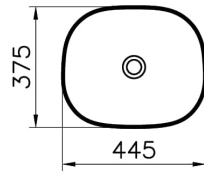

2A Technical Drawing

Countertop use
Tezgahüstü kullanım
Aufsatzwaschtisch