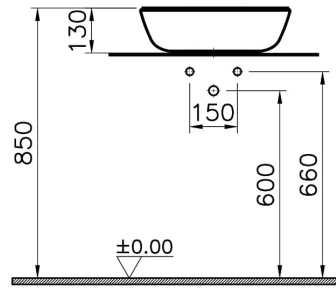

Collection: Plural

Technical Specifications

Awards	EDIDA Turkey
Body Material	FFC- Fire Fine Clay
Colour	
Complementary Product	A4515934
Countertop Usage	Bowl
Design Shape	Triangle
Designer	VALUE: Terri Pecora
Dimensions	47 x 40
Material	VALUE: VitrAClean
Overflow Detail	Without Overflow
Packaged Dimensions (W×D×H)	505 x 165 x 440
Series	Plural

Plural Bowl

Product Code: 7812B477-0016

Siphon	Syphon Not Included
Tap Hole Detail	Without Tap Hole
Warranty Period (Years)	10
Waste Set	Ceramic Syphon Plug

2A Technical Drawing

Countertop use
Tezgahüstü kullanım
Aufsatzwaschtisch