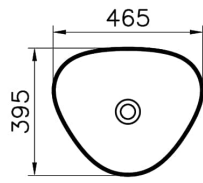

Collection: Plural

Technical Specifications

Awards	EDIDA Turkey
Body Material	FFC- Fire Fine Clay
Colour	
Complementary Product	A4515934
Countertop Usage	Bowl
Design Shape	Triangle
Designer	VALUE: Terri Pecora
Dimensions	47 x 40
Material	VALUE: VitrAClean
Overflow Detail	Without Overflow
Packaged Dimensions (W×D×H)	505 x 165 x 440
Series	Plural

Plural Bowl

Product Code: 7812B477-0016

Siphon	Syphon Not Included
Tap Hole Detail	Without Tap Hole
Warranty Period (Years)	10
Waste Set	Ceramic Syphon Plug

2A Technical Drawing

Countertop use
Tezgahüstü kullanım
Aufsatzwaschtisch