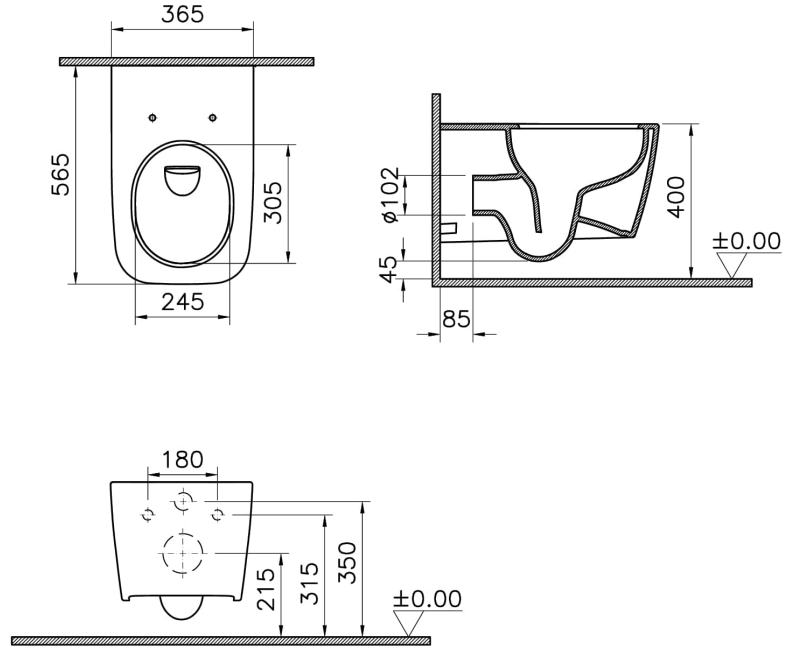

## Technical Specifications

Bidet Function	Without bidet pipe
Body Material	VC- Vitreous China
Colour	
Design Shape	Squarish
Designer	VALUE: Noa
Dimensions	56
Inner Shape	Wash-down
Installation Detail	Concealed Installation
Material	VALUE: VitrAClean
Rim Feature	QuantumFlush
Toilet Height from Floor	400 mm
Warranty Period (Years)	10

## 2A Technical Drawing

- \*Duvar kalınlığına göre ilave boru gerekebilir.
- \*Additional pipe may be required due to wall thickness
- \*Ein zusätzliches Ablaufrohr ist je nach Wandstärke erforderlich