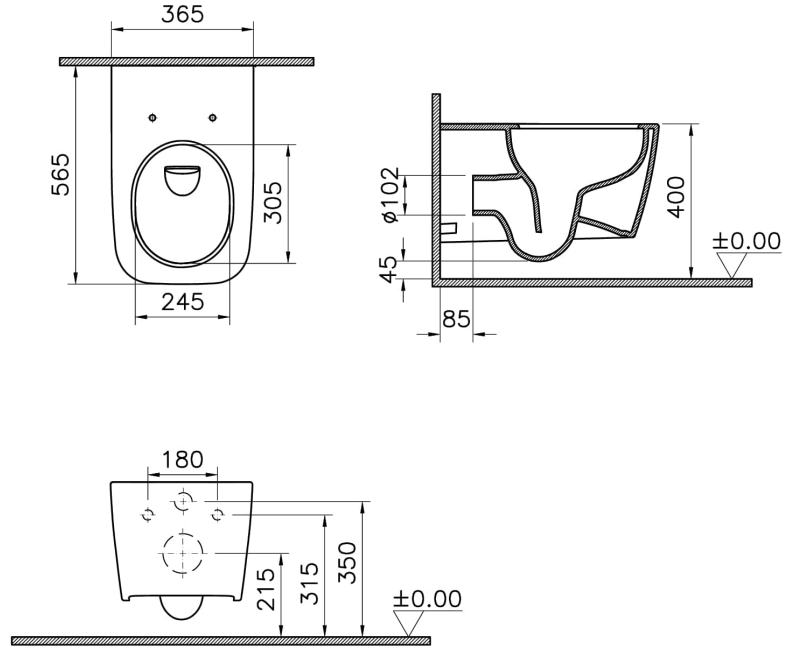

Collection:

Technical Specifications

Bidet Function	Without bidet pipe
Body Material	VC- Vitreous China
Colour	
Design Shape	Squarish
Designer	VALUE: Noa
Dimensions	56
Inner Shape	Wash-down
Installation Detail	Concealed Installation
Material	VALUE: VitrAClean
Rim Feature	QuantumFlush
Toilet Height from Floor	400 mm
Warranty Period (Years)	10

2A Technical Drawing

*Duvar kalınlığına göre ilave boru gerekebilir.

*Additional pipe may be required due to wall thickness

*Ein zusätzliches Ablaufrohr ist je nach Wandstärke erforderlich