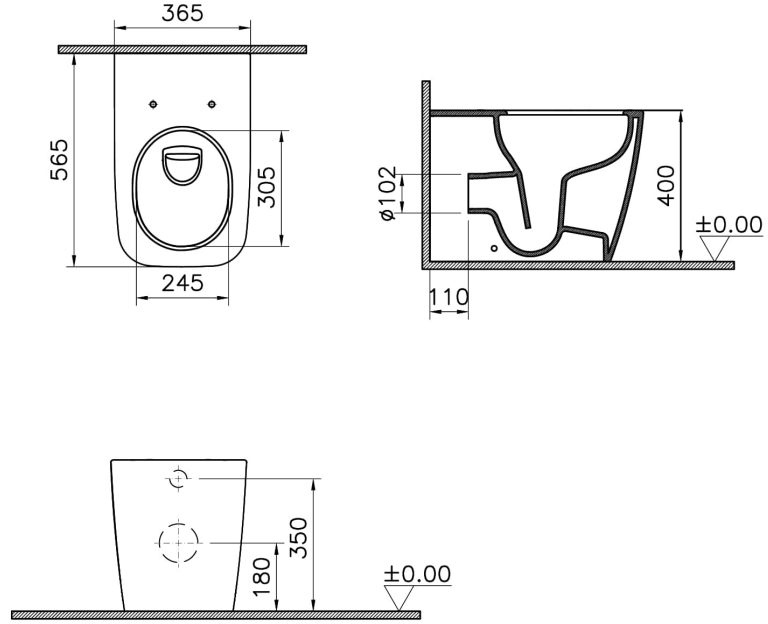

Collection:

Technical Specifications

Bidet Function	Without bidet pipe
Body Material	VC- Vitreous China
Colour	
Design Shape	Squarish
Designer	VALUE: Noa
Dimensions	56
Inner Shape	Wash-down
Installation Detail	Floor Mounted by Sides-Single
Material	VALUE: VitrAClean
OB/BTW	Back-to-wall
Rim Feature	QuantumFlush
Toilet Height from Floor	400 mm

VitrA

Metropole Square Floorstanding WC

Product Code: 7907B403-0075

Warranty Period (Years)

10

VitrA Global

vitra@eczacibasi.com.tr

<https://www.vitr global.com/> - <https://www.instagram.com/vitrabathrooms/>

2A Technical Drawing

- *Duvar kalınlığına göre ilave boru gerekebilir.
- *Additional pipe may be required due to wall thickness
- *Ein zusätzliches Ablaufrohr ist je nach Wandstärke erforderlich