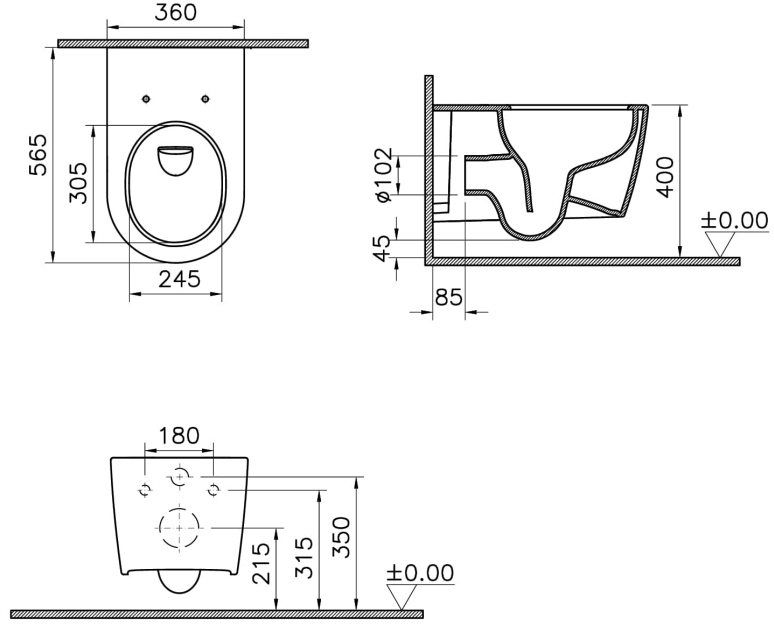

## Technical Specifications

Bidet Function	Without bidet pipe
Body Material	VC- Vitreous China
Colour	
Design Shape	Round
Designer	VALUE: Noa
Dimensions	56
Inner Shape	Wash-down
Installation Detail	Concealed Installation
Material	VALUE: VitrAClean
Rim Feature	QuantumFlush
Toilet Height from Floor	400 mm
Warranty Period (Years)	10

## 2A Technical Drawing

\*Duvar kalınlığına göre ilave boru gerekebilir.

\*Additional pipe may be required due to wall thickness

\*Ein zusätzliches Ablaufrohr ist je nach Wandstärke erforderlich