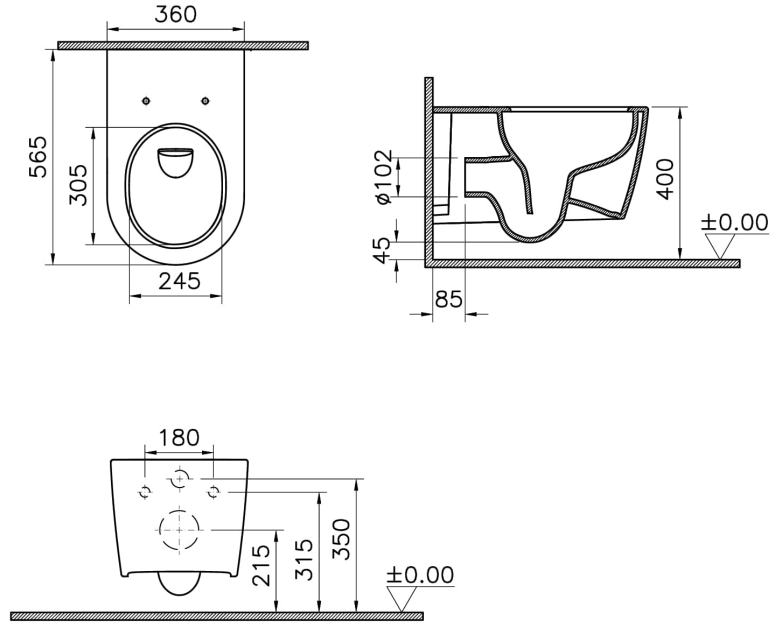

Collection:

Technical Specifications

Bidet Function	Without bidet pipe
Body Material	VC- Vitreous China
Colour	
Design Shape	Round
Designer	VALUE: Noa
Dimensions	56
Inner Shape	Wash-down
Installation Detail	Concealed Installation
Material	VALUE: VitraClean
Rim Feature	QuantumFlush
Toilet Height from Floor	400 mm
Warranty Period (Years)	10

2A Technical Drawing

*Duvar kalınlığına göre ilave boru gerekebilir.

*Additional pipe may be required due to wall thickness

*Ein zusätzliches Ablaufrohr ist je nach Wandstärke erforderlich