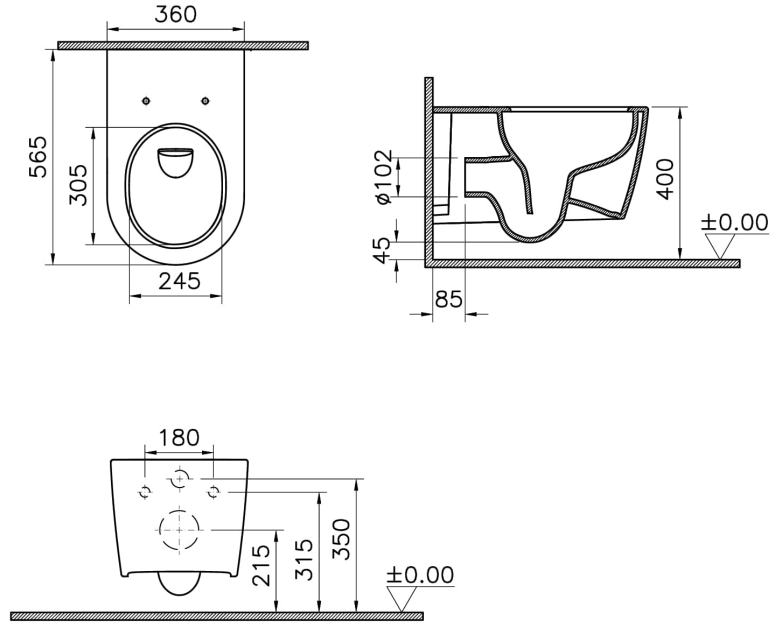

Collection:

Technical Specifications

Bidet Function	Without bidet pipe
Body Material	VC- Vitreous China
Colour	
Design Shape	Round
Designer	VALUE: Noa
Dimensions	56
Inner Shape	Wash-down
Installation Detail	Concealed Installation
Material	VALUE: VitrAClean
Rim Feature	QuantumFlush
Toilet Height from Floor	400 mm
Warranty Period (Years)	10

2A Technical Drawing

*Duvar kalınlığına göre ilave boru gerekebilir.

*Additional pipe may be required due to wall thickness

*Ein zusätzliches Ablaufrohr ist je nach Wandstärke erforderlich