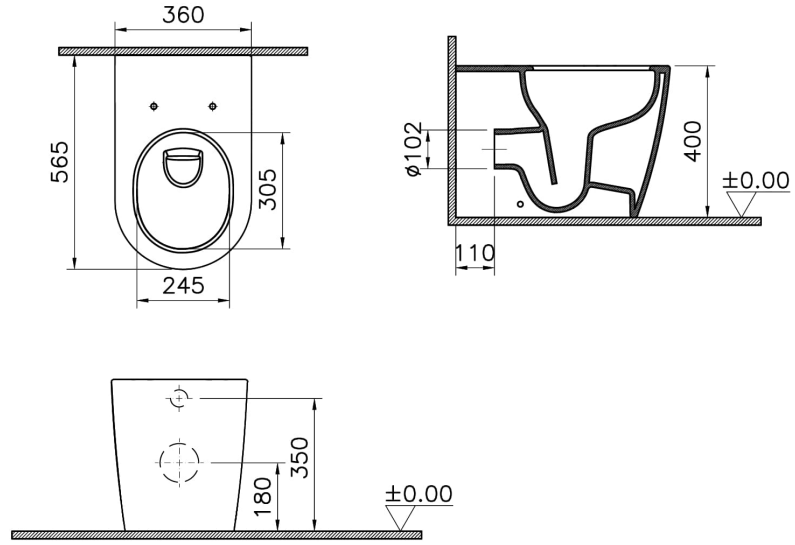

Collection:

Technical Specifications

Bidet Function	Without bidet pipe
Body Material	VC- Vitreous China
Colour	
Design Shape	Round
Designer	VALUE: Noa
Dimensions	56
Inner Shape	Wash-down
Installation Detail	Floor Mounted by Sides-Single
Material	VALUE: VitraClean
OB/BTW	Back-to-wall
Rim Feature	QuantumFlush
Toilet Height from Floor	400 mm

VitrA

Metropole Round Floorstanding WC

Product Code: 7911B403-0075

Warranty Period (Years)

10

VitrA Global

vitra@eczacibasi.com.tr

<https://www.vitr global.com/> - <https://www.instagram.com/vitrabathrooms/>

2A Technical Drawing

*Duvar kalınlığına göre ilave boru gerekebilir.

*Additional pipe may be required due to wall thickness

*Ein zusätzliches Ablaufrohr ist je nach Wandstärke erforderlich