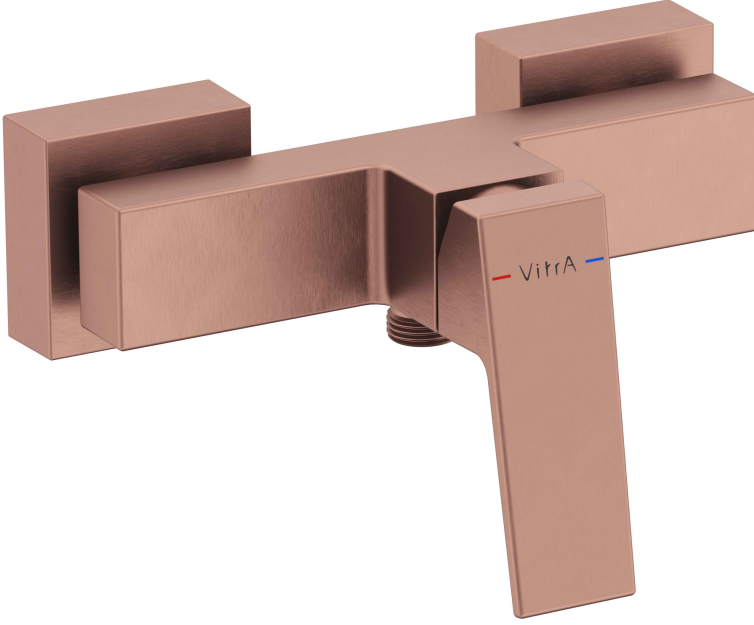

VitrA

Minimax Square Built-in Bath/ Shower Mixer

Product Code: A4352124EXP

Collection:

Technical Specifications

Colour

Designer

Noa

Installation Type

Built-in

Material

PVD

Packaged Dimensions (W×D×H)

210 x 180 x 105

VitrA Global
vitra@eczacibasi.com.tr

<https://www.vitr global.com/> - <https://www.instagram.com/vitrabathrooms/>