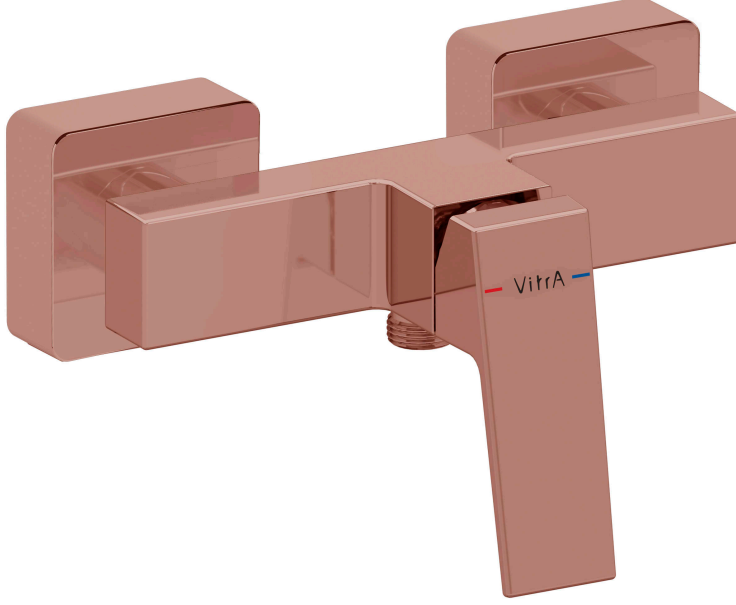

# VitrA

## Minimax Square Built-in Bath/ Shower Mixer

Product Code: A4352129EXP

Collection:

### Technical Specifications

Colour

Designer

Noa

Installation Type

Built-in

Material

PVD