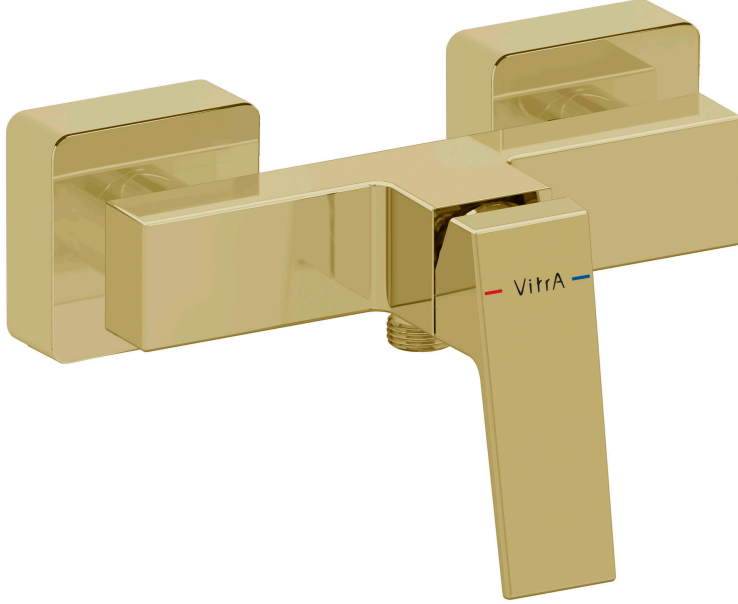

VitrA

Minimax Square Built-in Bath/ Shower Mixer

Product Code: A4352174EXP

Collection:

Technical Specifications

Colour

2A Technical Drawing