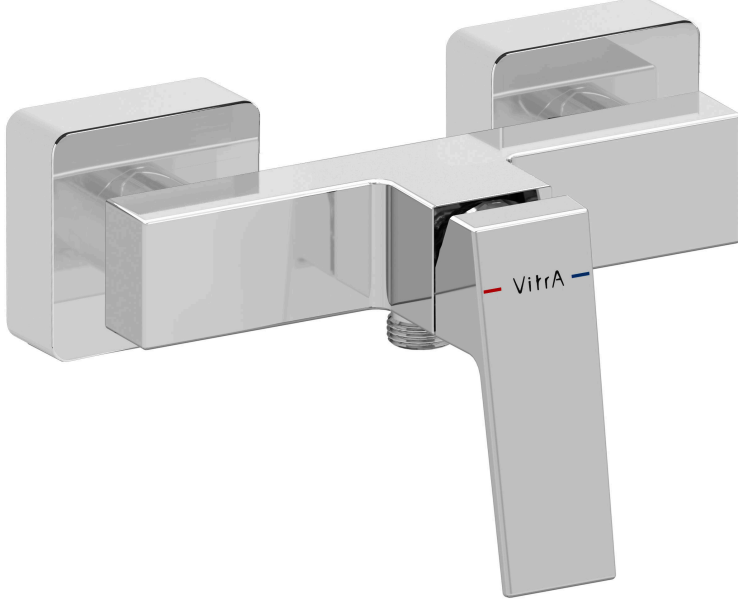

VitrA

Minimax Square Built-in Bath/ Shower Mixer

Product Code: A43521EXP

Collection:

Technical Specifications

Colour	
Designer	VALUE: Noa
Installation Type	Built-in
Material	VALUE: Chrome
Packaged Dimensions (W×D×H)	210 x 180 x 105
Warranty Period (Years)	10