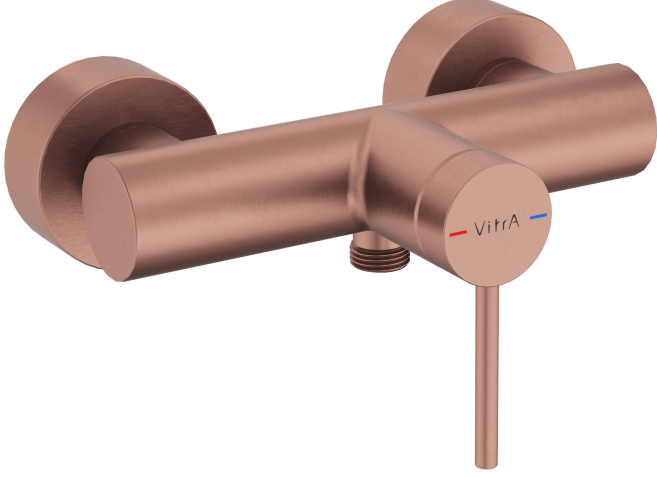

# VitrA

## Minimax Round Wall Mounted Mixer

Product Code: A4352924EXP

Collection:

### Technical Specifications

Body Material	Pirinç
Colour	
Depth (mm)	219
Designer	Noa
Easy Assembly Feature	Evet
Height (mm)	118
Installation Type	Wall Mounted
Material	PVD
Number of Holes	2
Number of Water Inlets	Çift girişli
Operating Pressure	0,5-10 Bar(Tav.Edilen:1-5 Bar)
Packaged Dimensions (W×D×H)	210 x 180 x 105

## Minimax Round Wall Mounted Mixer

Product Code: A4352924EXP

Width (mm)

139