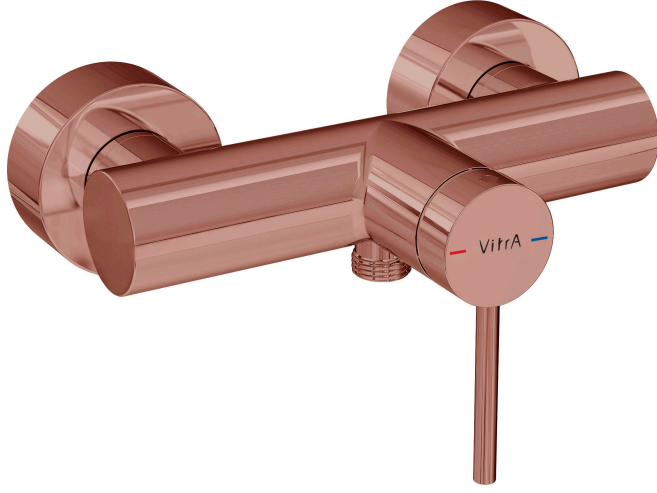

VitrA

Minimax Round Wall Mounted Mixer

Product Code: A4352929EXP

Collection:

Technical Specifications

Body Material	Pirinç
Colour	
Depth (mm)	219
Designer	Noa
Easy Assembly Feature	Evet
Height (mm)	118
Installation Type	Wall Mounted
Material	PVD
Number of Holes	2
Number of Water Inlets	Çift girişli
Operating Pressure	0,5-10 Bar(Tav.Edilen:1-5 Bar)
Packaged Dimensions (W×D×H)	210 x 180 x 105

VitrA

Minimax Round Wall Mounted Mixer

Product Code: A4352929EXP

Width (mm)

139

VitrA Global

vitra@eczacibasi.com.tr

<https://www.vitr global.com/> - <https://www.instagram.com/vitrabathrooms/>