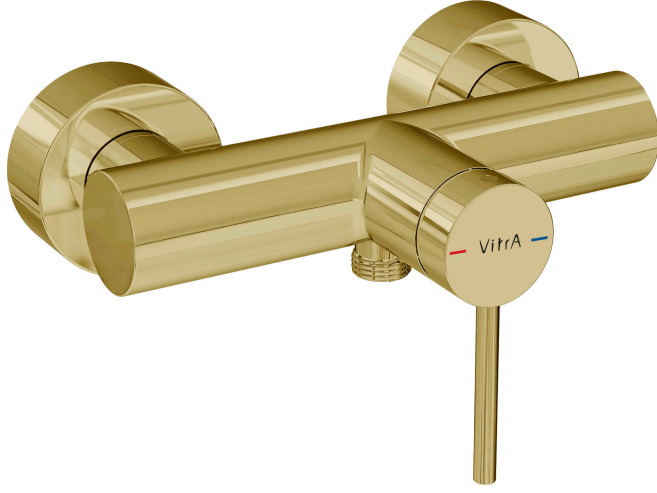

# VitrA

## Minimax Round Wall Mounted Mixer

Product Code: A4352974EXP

Collection:

### Technical Specifications

Body Material	Pirinç
Colour	
Depth (mm)	219
Designer	Noa
Easy Assembly Feature	Evet
Height (mm)	118
Installation Type	Wall Mounted
Material	PVD
Number of Holes	2
Number of Water Inlets	Çift girişli
Operating Pressure	0,5-10 Bar(Tav.Edilen:1-5 Bar)
Packaged Dimensions (W×D×H)	210 x 180 x 105

## Minimax Round Wall Mounted Mixer

Product Code: A4352974EXP

Width (mm)

139