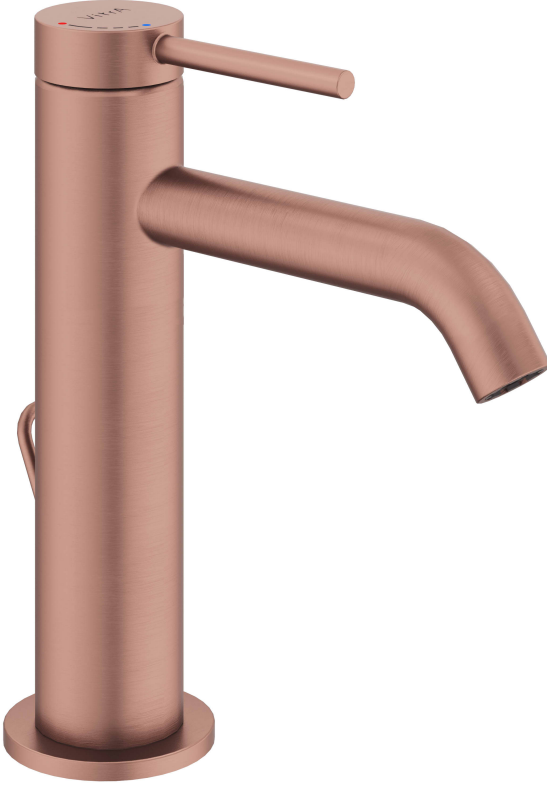

# VitrA

## Minimax Round Basin Mixer

Product Code: A4353224ENGX

Collection:

### Technical Specifications

Air Mixing Capability	Evet
Body Material	Pirinç
Colour	
Depth (mm)	169
Designer	Noa
Easy Assembly Feature	Evet
Height (mm)	198
Hose Material	Paslanmaz Çelik Örgülü PEX
Installation Type	Countertop
Material	PVD
Number of Holes	1
Number of Water Inlets	Çift girişli

## Minimax Round Basin Mixer

Product Code: A4353224ENGX

Operating Pressure 0,5-10 Bar(Tav.Edilen:1-5 Bar)

Outlet Rotation Angle Sabit

Packaged Dimensions (W×D×H) 355 x 190 x 60

Width (mm) Ø41