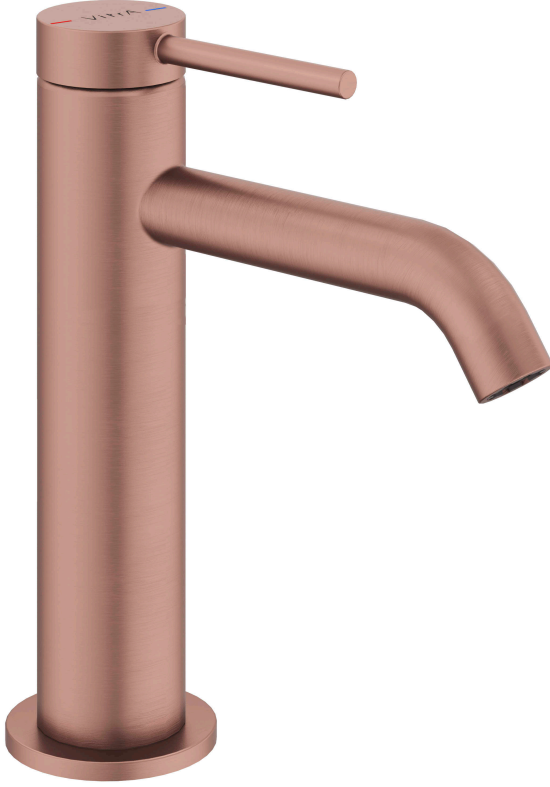

VitrA

Minimax Round Basin Mixer

Product Code: A4353224EXP

Collection:

Technical Specifications

Air Mixing Capability	Evet
Body Material	Pirinç
Colour	
Depth (mm)	169
Designer	Noa
Easy Assembly Feature	Evet
Height (mm)	198
Hose Material	Paslanmaz Çelik Örgülü EPDM
Installation Type	Countertop
Material	PVD
Number of Holes	1
Number of Water Inlets	Çift girişli

Minimax Round Basin Mixer

Product Code: A4353224EXP

Operating Pressure 0,5-10 Bar(Tav.Edilen:1-5 Bar)

Outlet Rotation Angle Sabit

Packaged Dimensions (W×D×H) 355 x 190 x 60

Width (mm) Ø41

2A Technical Drawing