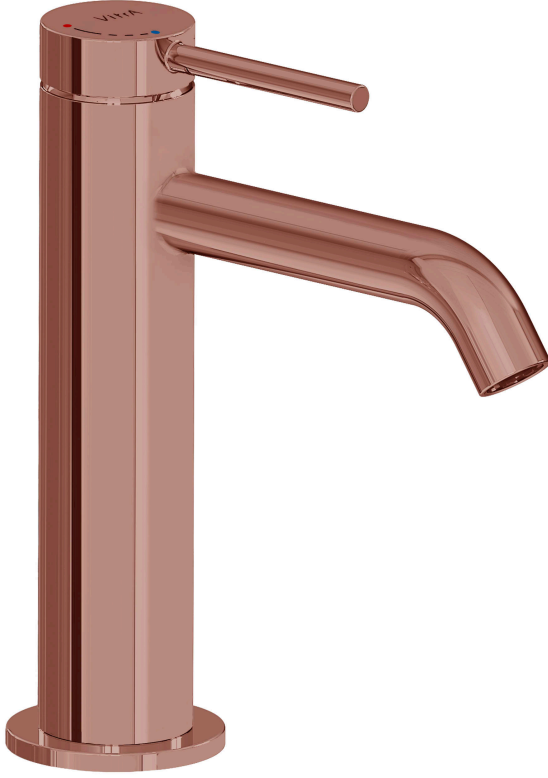

VitrA

Minimax Round Basin Mixer

Product Code: A4353229ENGX

Collection:

Technical Specifications

Air Mixing Capability	Evet
Body Material	Pirinç
Colour	
Depth (mm)	169
Designer	Noa
Easy Assembly Feature	Evet
Height (mm)	198
Hose Material	Paslanmaz Çelik Örgülü PEX
Installation Type	Countertop
Material	PVD
Number of Holes	1
Number of Water Inlets	Çift girişli

Minimax Round Basin Mixer

Product Code: A4353229ENGX

Operating Pressure 0,5-10 Bar(Tav.Edilen:1-5 Bar)

Outlet Rotation Angle Sabit

Packaged Dimensions (W×D×H) 355 x 190 x 60

Width (mm) Ø41

2A Technical Drawing