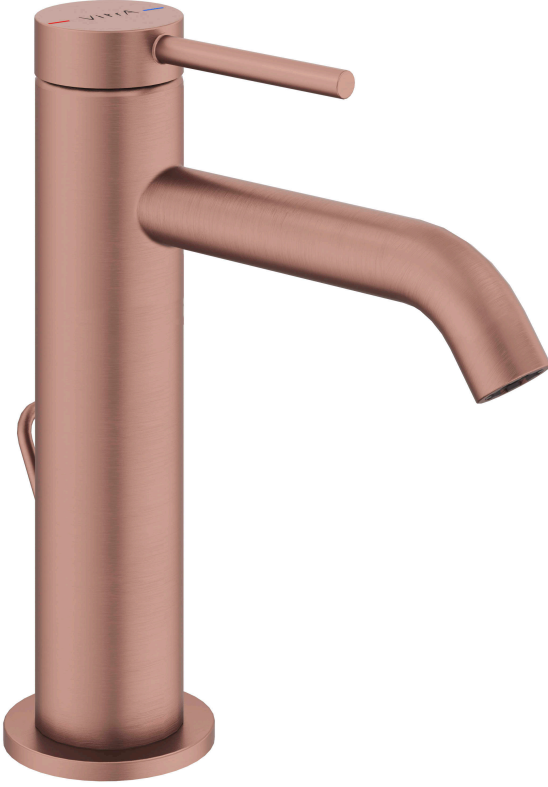

# VitrA

## Minimax Round Basin Mixer

Product Code: A4353324EXP

Collection:

### Technical Specifications

Air Mixing Capability	Evet
Body Material	Pirinç
Colour	
Depth (mm)	169
Designer	Noa
Easy Assembly Feature	Evet
Height (mm)	198
Hose Material	Paslanmaz Çelik Örgülü EPDM
Installation Type	Countertop
Material	PVD
Number of Holes	1
Number of Water Inlets	Çift girişli

## Minimax Round Basin Mixer

Product Code: A4353324EXP

Operating Pressure 0,5-10 Bar(Tav.Edilen:1-5 Bar)

Outlet Rotation Angle Sabit

Packaged Dimensions (WxDxH) 395 x 210 x 75

Siphon Control Evet

Width (mm) Ø41