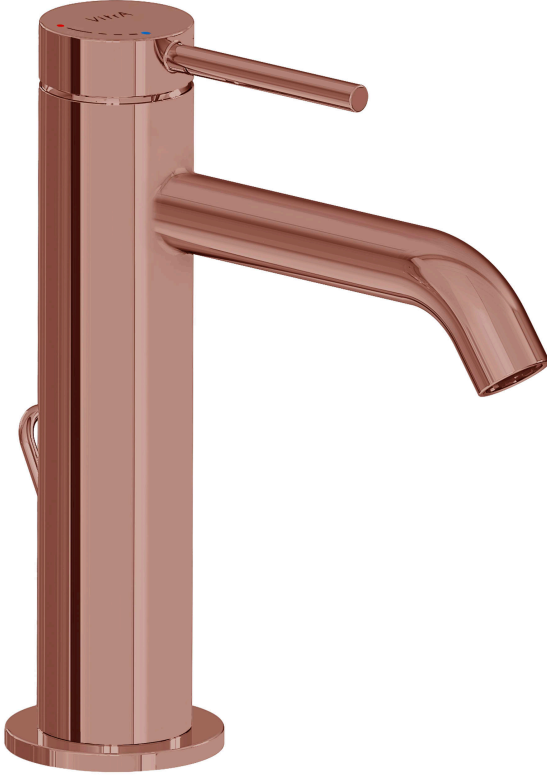

VitrA

Minimax Round Basin Mixer

Product Code: A4353329ENGX

Collection:

Technical Specifications

Air Mixing Capability	Evet
Body Material	Pirinç
Colour	
Depth (mm)	169
Designer	Noa
Easy Assembly Feature	Evet
Height (mm)	198
Hose Material	Paslanmaz Çelik Örgülü PEX
Installation Type	Countertop
Material	PVD
Number of Holes	1
Number of Water Inlets	Çift girişli

Minimax Round Basin Mixer

Product Code: A4353329ENGX

Operating Pressure 0,5-10 Bar(Tav.Edilen:1-5 Bar)

Outlet Rotation Angle Sabit

Packaged Dimensions (WxDxH) 395 x 210 x 75

Siphon Control Evet

Width (mm) Ø41