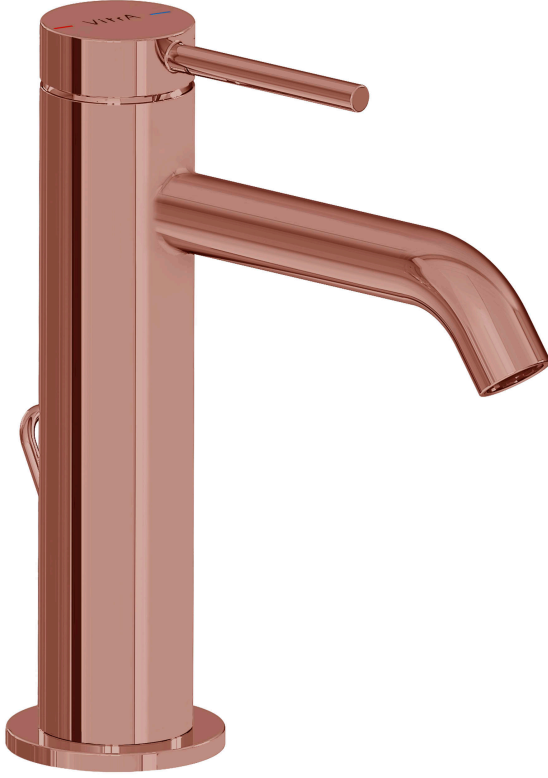

VitrA

Minimax Round Basin Mixer

Product Code: A4353329EXP

Collection:

Technical Specifications

Air Mixing Capability	Evet
Body Material	Pirinç
Colour	
Depth (mm)	169
Designer	Noa
Easy Assembly Feature	Evet
Height (mm)	198
Hose Material	Paslanmaz Çelik Örgülü EPDM
Installation Type	Countertop
Material	PVD
Number of Holes	1
Number of Water Inlets	Çift girişli

Minimax Round Basin Mixer

Product Code: A4353329EXP

Operating Pressure 0,5-10 Bar(Tav.Edilen:1-5 Bar)

Outlet Rotation Angle Sabit

Packaged Dimensions (W×D×H) 395 x 210 x 75

Siphon Control Evet

Width (mm) Ø41