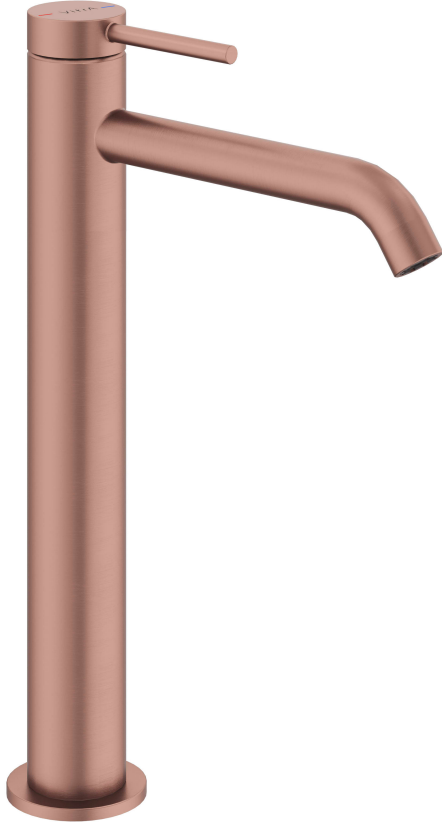

VitrA

Minimax Round Basin Mixer for Bowls

Product Code: A4353424EXP

Collection:

Technical Specifications

Air Mixing Capability	Evet
Body Material	Pirinç
Colour	
Depth (mm)	208
Designer	Noa
Easy Assembly Feature	Evet
Height (mm)	323
Hose Material	Paslanmaz Çelik Örgülü EPDM
Installation Type	Countertop
Material	PVD
Number of Holes	1
Number of Water Inlets	Çift girişli

Minimax Round Basin Mixer for Bowls

Product Code: A4353424EXP

Operating Pressure 0,5-10 Bar(Tav.Edilen:1-5 Bar)

Outlet Rotation Angle Sabit

Packaged Dimensions (W×D×H) 440 x 245 x 60

Width (mm) Ø41

2A Technical Drawing