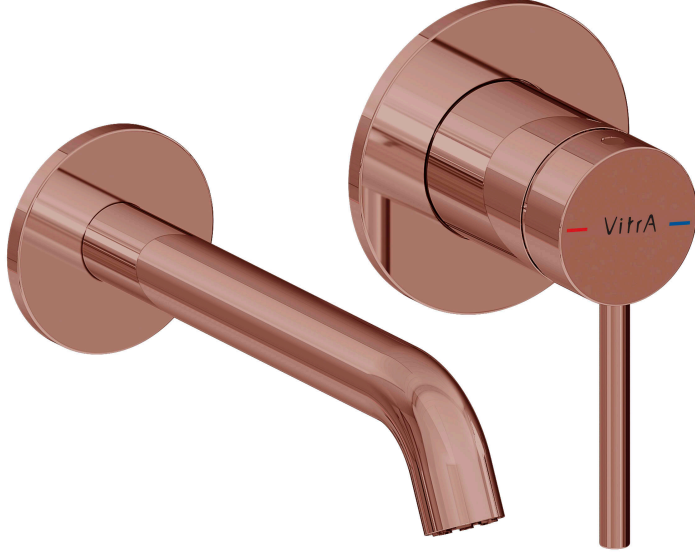

# VitrA

## Minimax Round Built-in Basin Mixer

Product Code: A4353729EXP

Collection:

### Technical Specifications

Air Mixing Capability	Evet
Body Material	Pirinç
Built-in Product	A42230
Colour	
Depth (mm)	171
Designer	Noa
Height (mm)	125
Installation Type	Built-in
Material	PVD
Number of Water Inlets	Çift girişli
Operating Pressure	0,5-10 Bar(Tav.Edilen:1-5 Bar)
Packaged Dimensions (W×D×H)	260 x 205 x 65

## Minimax Round Built-in Basin Mixer

Product Code: A4353729EXP

Width (mm)

181