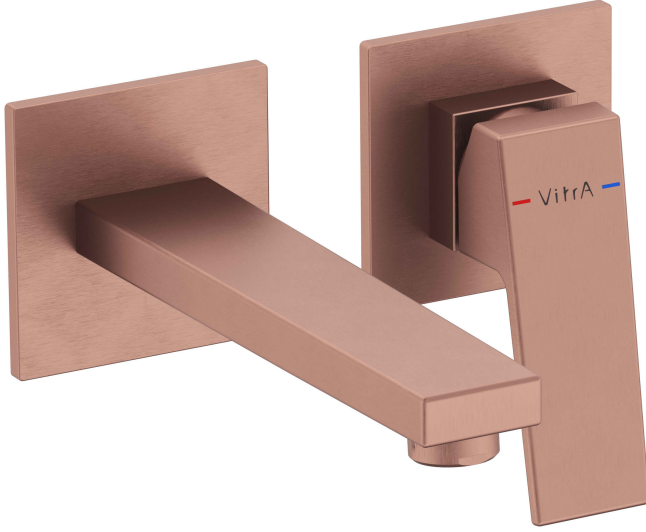

VitrA

Minimax Square Built-in Bath/ Shower Mixer

Product Code: A4359224EXP

Collection:

Technical Specifications

Colour

Designer

Noa

Installation Type

Built-in

Material

PVD

Packaged Dimensions (W×D×H)

260 x 205 x 65

VitrA Global
vitra@eczacibasi.com.tr

<https://www.vitr global.com/> - <https://www.instagram.com/vitrabathrooms/>