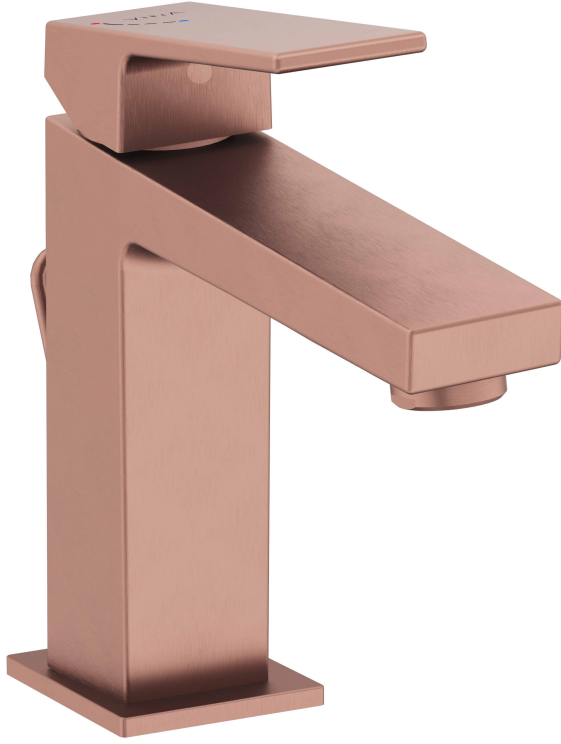

# VitrA

## Minimax Square Basin Mixer

Product Code: A4372324ENGX

Collection:

### Technical Specifications

Colour	
Designer	Noa
Installation Type	Countertop
Material	PVD
Number of Holes	1
Number of Water Inlets	Çift girişli
Outlet Rotation Angle	Sabit
Packaged Dimensions (W×D×H)	395 x 210 x 75
Width (mm)	41X41