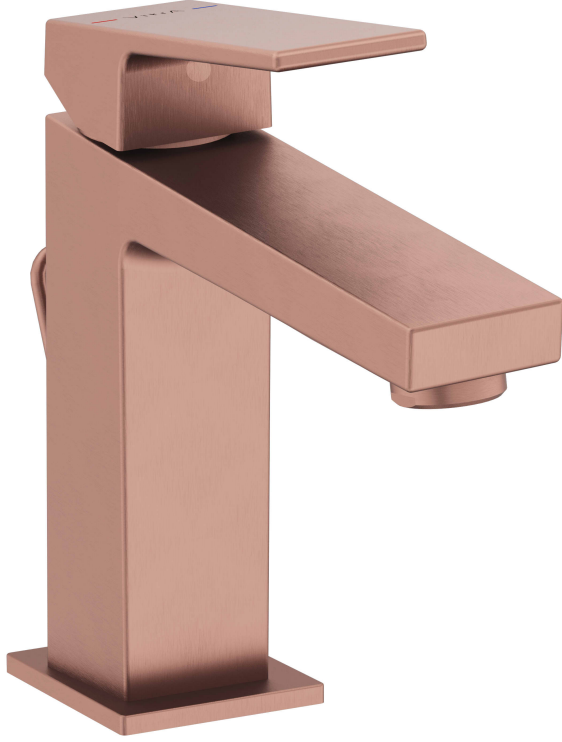

VitrA

Minimax Square Basin Mixer

Product Code: A4372324EXP

Collection:

Technical Specifications

Colour	
Designer	Noa
Installation Type	Countertop
Material	PVD
Number of Holes	1
Number of Water Inlets	Çift girişli
Outlet Rotation Angle	Sabit
Packaged Dimensions (W×D×H)	395 x 210 x 75
Width (mm)	41X41