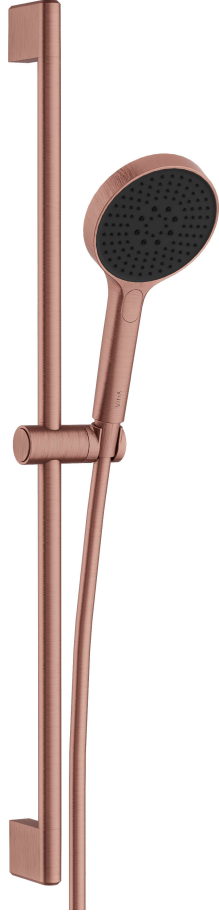

VitrA

Core Round Handshower Set

Product Code: A4591624EXP

Collection:

Technical Specifications

Body Material	Plastik
Colour	
Depth (mm)	68
Height (mm)	780
Installation Type	Wall Mounted
Material	PVD
Number of Holes	1
Number of Water Inlets	Tek giriřli
Operating Pressure	Tavsiye Edilen: (1 - 3)
Packaged Dimensions (W×D×H)	810 x 160 x 80
Width (mm)	99

2A Technical Drawing