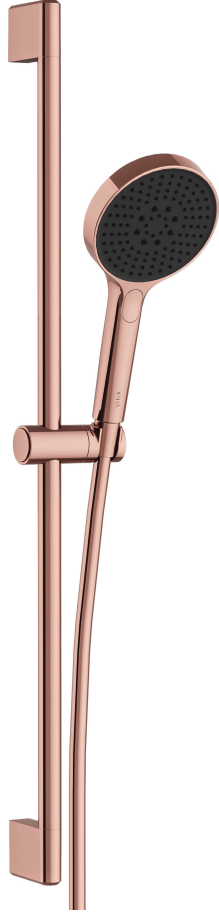

VitrA

Core Round Handshower Set

Product Code: A4591629EXP

Collection:

Technical Specifications

Body Material	Plastik
Colour	
Depth (mm)	68
Height (mm)	780
Installation Type	Wall Mounted
Material	PVD
Number of Holes	1
Number of Water Inlets	Tek giriřli
Operating Pressure	Tavsiye Edilen: (1 - 3)
Packaged Dimensions (W×D×H)	810 x 160 x 80
Width (mm)	99

2A Technical Drawing