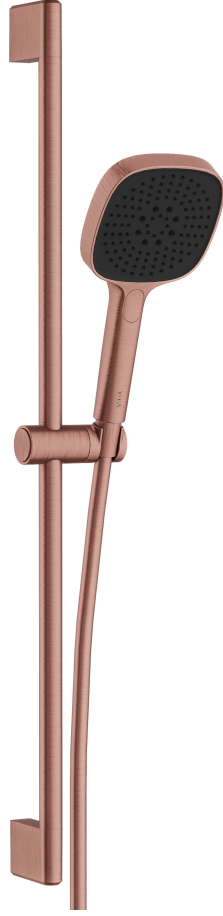

# VitrA

## Core Square Hand Shower Set

Product Code: A4591724EXP

Collection:

### Technical Specifications

Body Material	Plastik
Colour	
Depth (mm)	68
Height (mm)	780
Installation Type	Wall Mounted
Material	PVD
Number of Holes	1
Number of Water Inlets	Tek giriřli
Operating Pressure	Tavsiye Edilen: (1 - 3)
Packaged Dimensions (WxDxH)	810 x 160 x 80
Width (mm)	99