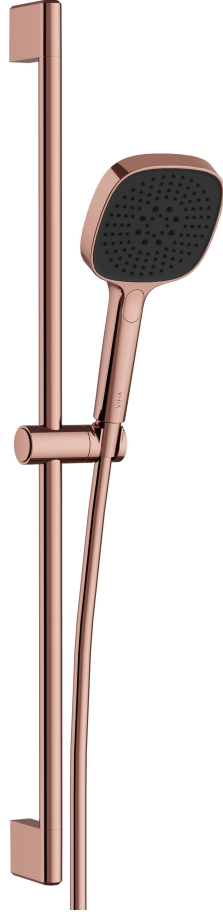

VitrA

Core Square Hand Shower Set

Product Code: A4591729EXP

Collection:

Technical Specifications

Body Material	Plastik
Colour	
Depth (mm)	68
Height (mm)	780
Installation Type	Wall Mounted
Material	PVD
Number of Holes	1
Number of Water Inlets	Tek giriřli
Operating Pressure	Tavsiye Edilen: (1 - 3)
Packaged Dimensions (WxDxH)	810 x 160 x 80
Width (mm)	99

2A Technical Drawing