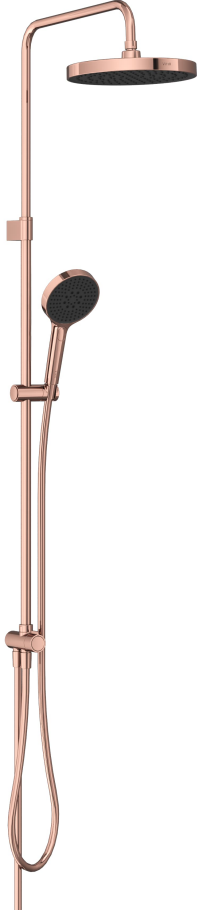

VitrA

Core Round Shower Column

Product Code: A4591829EXP

Collection:

Technical Specifications

Body Material	Plastik
Colour	
Depth (mm)	584
Height (mm)	1264
Installation Type	Wall Mounted
Material	PVD
Number of Holes	1
Number of Water Inlets	Tek giriřli
Operating Pressure	Tavsiye Edilen: (1 - 3)
Packaged Dimensions (WxDxH)	920 x 340 x 85
Width (mm)	250