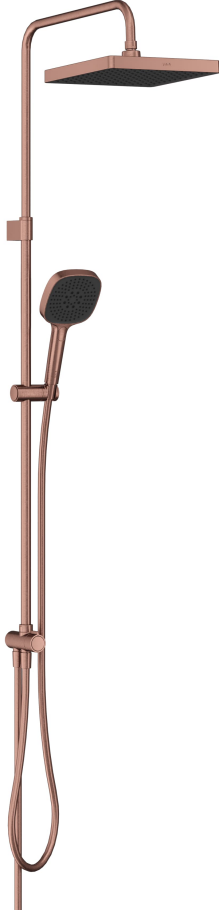

# VitrA

## Core Square Shower Column

Product Code: A4591924EXP

Collection:

### Technical Specifications

Body Material	Plastik
Colour	
Depth (mm)	584
Height (mm)	1264
Installation Type	Wall Mounted
Material	PVD
Number of Holes	1
Number of Water Inlets	Tek giriřli
Operating Pressure	Tavsiye Edilen: (1 - 3)
Packaged Dimensions (W×D×H)	920 x 340 x 85
Width (mm)	250