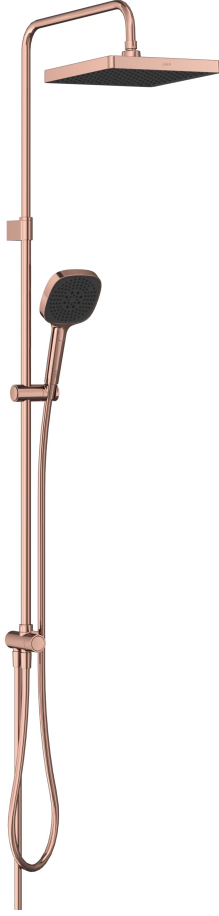

# VitrA

## Core Square Shower Column

Product Code: A4591929EXP

Collection:

### Technical Specifications

Body Material	Plastik
Colour	
Depth (mm)	584
Height (mm)	1264
Installation Type	Wall Mounted
Material	PVD
Number of Holes	1
Number of Water Inlets	Tek giriřli
Operating Pressure	Tavsiye Edilen: (1 - 3)
Packaged Dimensions (WxDxH)	920 x 340 x 85
Width (mm)	250

### 2A Technical Drawing