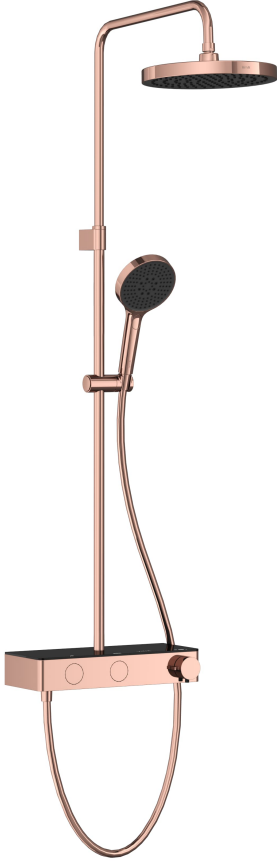

VitrA

Core Round Shower System

Product Code: A4731129EXP

Collection:

Technical Specifications

Body Material	Plastik
Check Valve	Var
Colour	
Depth (mm)	604
Height (mm)	1189
Hose Material	PVC
Installation Type	Wall Mounted
Material	PVD
Number of Holes	2
Number of Water Inlets	Çift girişli
Operating Pressure	Tavsiye Edilen: (1 - 3)
Packaged Dimensions (W×D×H)	865 x 370 x 135

VitrA

Core Round Shower System

Product Code: A4731129EXP

Width (mm)

360

2A Technical Drawing