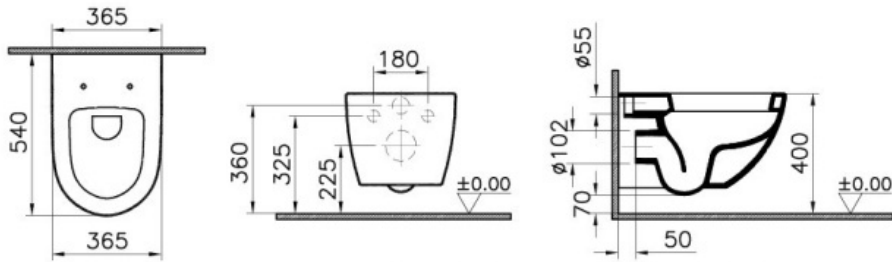

Description Sento Wall-Hung Wc Pan

Code	4448B003-0075
Product Properties	Water Saving
Connection Type	Wall-Hung
Bidet Nozzle Inlet	Without Nozzle
CE	Yes
Material	Ceramic
Compatible Products	86 ++++ Toilet Seat
VitrAclean	No
Colour	White

*Duvar kalınlığına göre ilave boru gerekebilir.
 *Additional pipe may be required due to wall thickness
 *Ein zusätzliches Ablaufrohr ist je nach Wandstärke erforderlich

VitrA retains the right to change details about the products and technical specifications without prior notice.