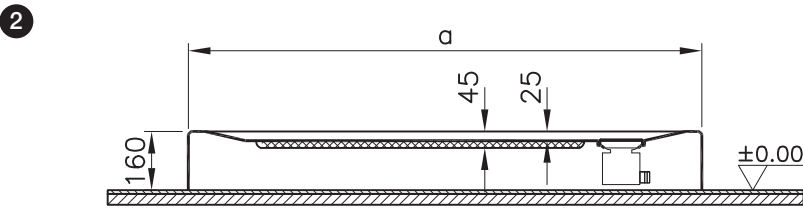

Description / Tanım : Rectangular monobloc / Dikdörtgen monoblok

Size / Ebat (cm)	180x75	170x75	160x75	150x75	140x75	130x75	120x75	110x75	100x75	90x75
Height / Yükseklik (mm)	160	160	160	160	160	160	160	160	160	160
Depth / Derinlik (mm)	25	25	25	25	25	25	25	25	25	25
Weigth / Ağırlık (kg)	26	24	22,5	21	20	18,5	17,3	16,1	14,5	12

	180x75	170x75	160x75	150x75	140x75	130x75	120x75	110x75	100x75	90x75
a	1800	1700	1600	1500	1400	1300	1200	1100	1000	900
a1	1490	1390	1290	1190	1090	990	890	790	690	590

Points to notice:

- Leg set and panels are not used with monobloc shower trays.
- The floor tiles be even and the walls should be straight.
- User Manuel is delivered with the product.