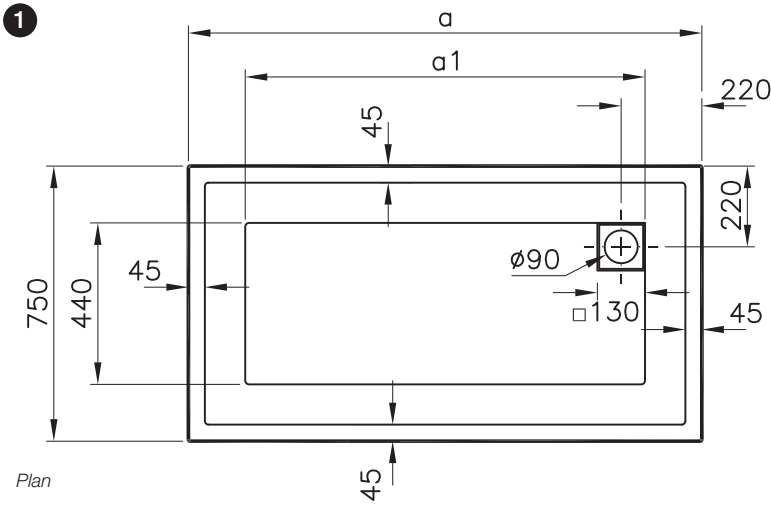

Description / Tanım : Rectangular monobloc / Dikdörtgen monoblok

Size / Ebat (cm)	180x75	170x75	160x75	150x75	140x75	130x75	120x75	110x75	100x75	90x75
Height / Yükseklik (mm)	160	160	160	160	160	160	160	160	160	160
Depth / Derinlik (mm)	25	25	25	25	25	25	25	25	25	25
Weigth / Ağırlık (kg)	26	24	22,5	21	20	18,5	17,3	16,1	14,5	12

	180x75	170x75	160x75	150x75	140x75	130x75	120x75	110x75	100x75	90x75
a	1800	1700	1600	1500	1400	1300	1200	1100	1000	900
a1	1490	1390	1290	1190	1090	990	890	790	690	590

Points to notice:

- Leg set and panels are not used with monobloc shower trays.
- The floor tiles be even and the walls should be straight.
- User Manuel is delivered with the product.